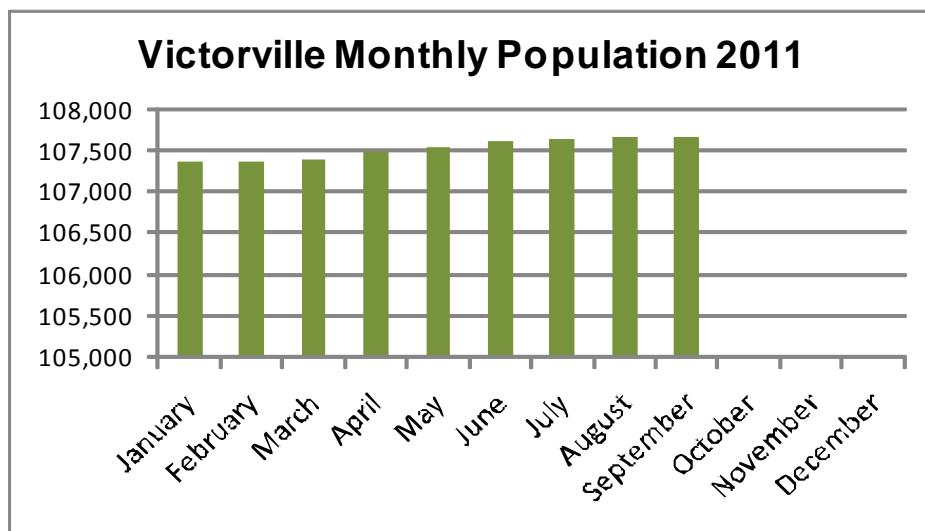

CITY OF VICTORVILLE Population Trends

VICTORVILLE
California

Victorville Annual Population (2001-2011)

Year	Population	Annual Percent Change
2001	69,339	2.6%
2002	72,485	4.5%
2003	77,679	7.2%
2004	83,184	7.1%
2005	90,671	9.0%
2006	98,542	8.7%
2007	103,468	5.0%
2008	105,577	2.0%
2009	106,532	0.9%
2010	107,252	0.6%
2011	107,662	0.4%

Victorville Monthly Population for 2011

Month	Population
January	107,366
February	107,375
March	107,384
April	107,480
May	107,539
June	107,609
July	107,630
August	107,649
September	107,662
October	
November	
December	