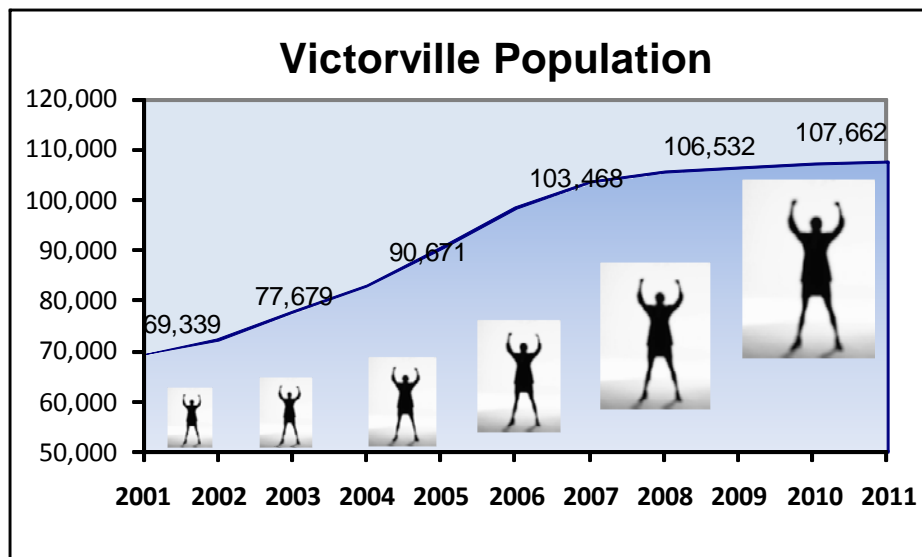

CITY OF VICTORVILLE Population Trends

VICTORVILLE
California

Victorville Annual Population (2001-2011)

Year	Population	Annual Percent Change
2001	69,339	2.6%
2002	72,485	4.5%
2003	77,679	7.2%
2004	83,184	7.1%
2005	90,671	9.0%
2006	98,542	8.7%
2007	103,468	5.0%
2008	105,577	2.0%
2009	106,532	0.9%
2010	107,252	0.6%
2011	107,662	0.4%

Victorville Monthly Population for 2011

Month	Population
January	107,366
February	107,375
March	107,384
April	107,480
May	107,539
June	107,609
July	107,630
August	107,649
September	107,662
October	
November	
December	